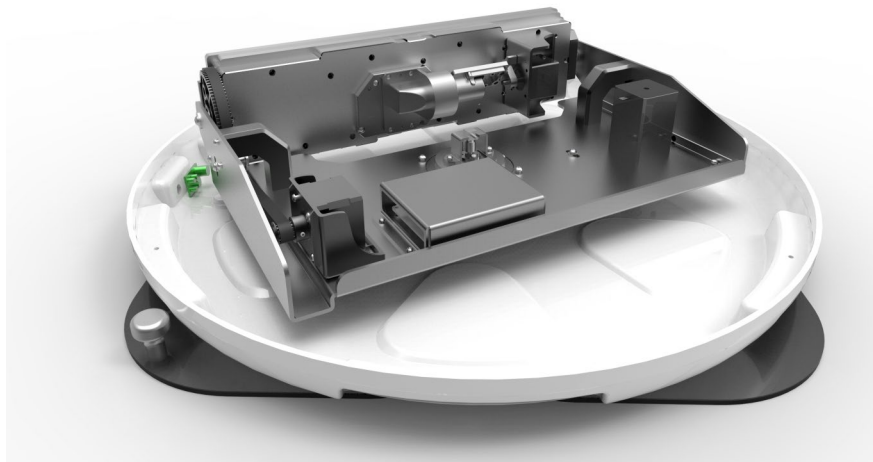

China Starwin CC30 & CL30

Mobile Satellite TV Antenna

General Description of mobile satellite TV antenna CC/CL30

China Starwin CC30/CL30 Mobile Satellite TV antenna is the innovative mobile satellite solution that provides live satellite TV to campers, buses, trains and other vehicles, while in moving or in static state.

This mobile satellite TV antenna combines advanced navigation attitude system and servo control system perfectly, making the antenna fast and accurately track to the satellite, and keeping the good stability when watching television programs in the vehicle that is running on the highway.

China Starwin Science&Technology Co., Ltd.

Tel:+8629-88664381,E-mail:sales@starwincom.com,<http://www.starwincom.com>

Copyright©2019 Starwin

Features of mobile satellite TV antenna CC/CL30

- Full band 10.7-12.75GHz
- Dual-pol output V/H or RHCP/LHCP
- Phased array antenna technology
- Low profile H196mm
- Built-in receiver, GPS and embedded motorized tracking system
- Stabilized platform with precision tracking
- Anti-power surge and lightning protection design

Technical Specification:

Item	CC30	CL30
Working Frequency	11.7-12.2 GHz	10.7-12.75 GHz
Gain	30.5 dBi	
Antenna Type	Horn Array Antenna	
Min. EIRP	50 dBW	
Polarization	LHCP & RHCP	VLP & HLP
Stabilization Mode	2-Axis	
Azimuth	Unlimited	
Elevation	0-90°	
Acquisition Time	≤30S	
Tracking Rate	100°/S	
Power Supply	+10-26 VDC	
Power Consumption	<30W	<35W
Working Temperature	-25°C - 65°C	
Humidity	0 - 98%	
Waterproof Level	IP66	
Size	D:24.72", H:7.72" D:628mm, H:196mm	
Weight	Net weight 12kg Gross weight 15kg	